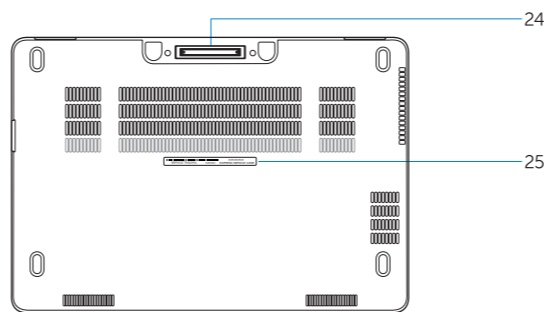

1. Network connector
2. HDMI connector
3. Mini DisplayPort
4. Microphones (only in touchscreen)
5. Camera
6. Camera-status light
7. USB 3.0 connectors (2)
8. Power connector
9. Microphones (only in non-touchscreen)
10. Power button
11. SIM port (optional)
12. USB 3.0 connector with PowerShare
13. Memory card reader
14. Headset connector
15. Contactless smart-card reader (optional)
16. Fingerprint reader (optional)
17. Battery-status light
18. Hard-drive activity light
19. Power-status light
20. Speakers
21. Touchpad
22. Smart card reader (optional)
23. Security-cable slot
24. Dock connector
25. Service-tag label